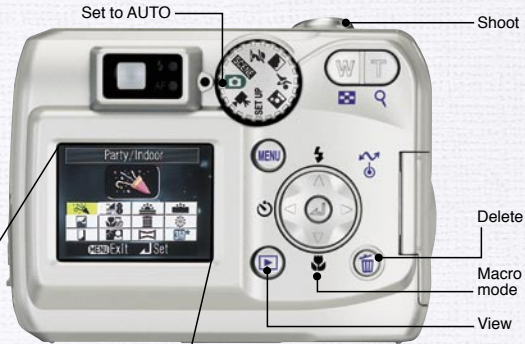

Get your hands on the latest digital technology.

**COOLPIX 3200**  
3.2 Effective Megapixels

**COOLPIX 2200**  
2.0 Effective Megapixels

## Digital simplicity

A large LCD and user-friendly screen make it easy to set up the camera, preview shots, and view recorded images.

The four most commonly used Scene modes feature Scene Assist and can be accessed with just a turn of a dial.

### Optional waterproof case\*

Take photos in the rain, on the beach, or even underwater while scuba diving to 40m depths with the optional waterproof case.

(\*Design subject to change without notice.)