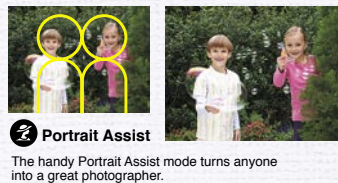

## The simpler approach to capturing family fun.

Simple to operate.

Comfortable, easy to hold grip design.

Nikon optics for crisp, detailed photos.

Advanced technologies for further enjoyment.

The new 3 megapixel COOLPIX 3200 and 2 megapixel COOLPIX 2200: compact and lightweight digital cameras for go-anywhere use.

## Digital simplicity

A large LCD and user-friendly screen make it easy to set up the camera, preview shots, and view recorded images.

The four most commonly used Scene modes feature Scene Assist and can be accessed with just a turn of a dial.